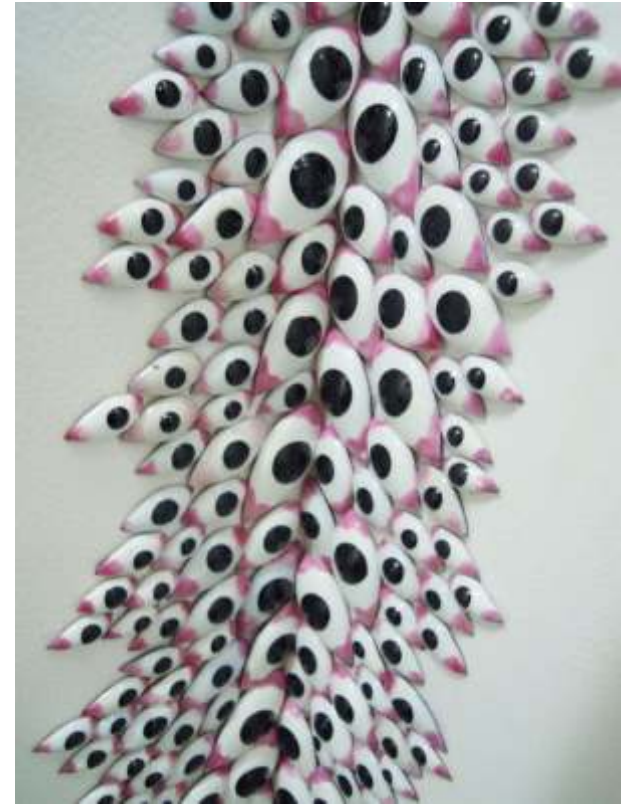

Intimations of Mortality, 1997
3 feet x 3 feet x 1 feet 2 inches
Edition : 3/3
22,00,000 INR ; 40,000 \$

Details of Intimations of Mortality

Ache, 2012
5 feet x 5 inches x 2 inches
Edition : 3/5
6,70,000 INR ; 12,182 \$

Details of Ache

Disputed Territory, 2004
8 feet 3 inches x 10 feet 10 inches x 1/2 inches
Edition : 1/3
15,00,000 INR ; 27,777 \$

Details of Disputed Territory

Friend and Enemy, Enemy and Friend , 2002-2012
7 feet x 4 feet 7 inches x 1/4 inches
Edition : 2/3
10,00,000 INR ; 18,518 \$