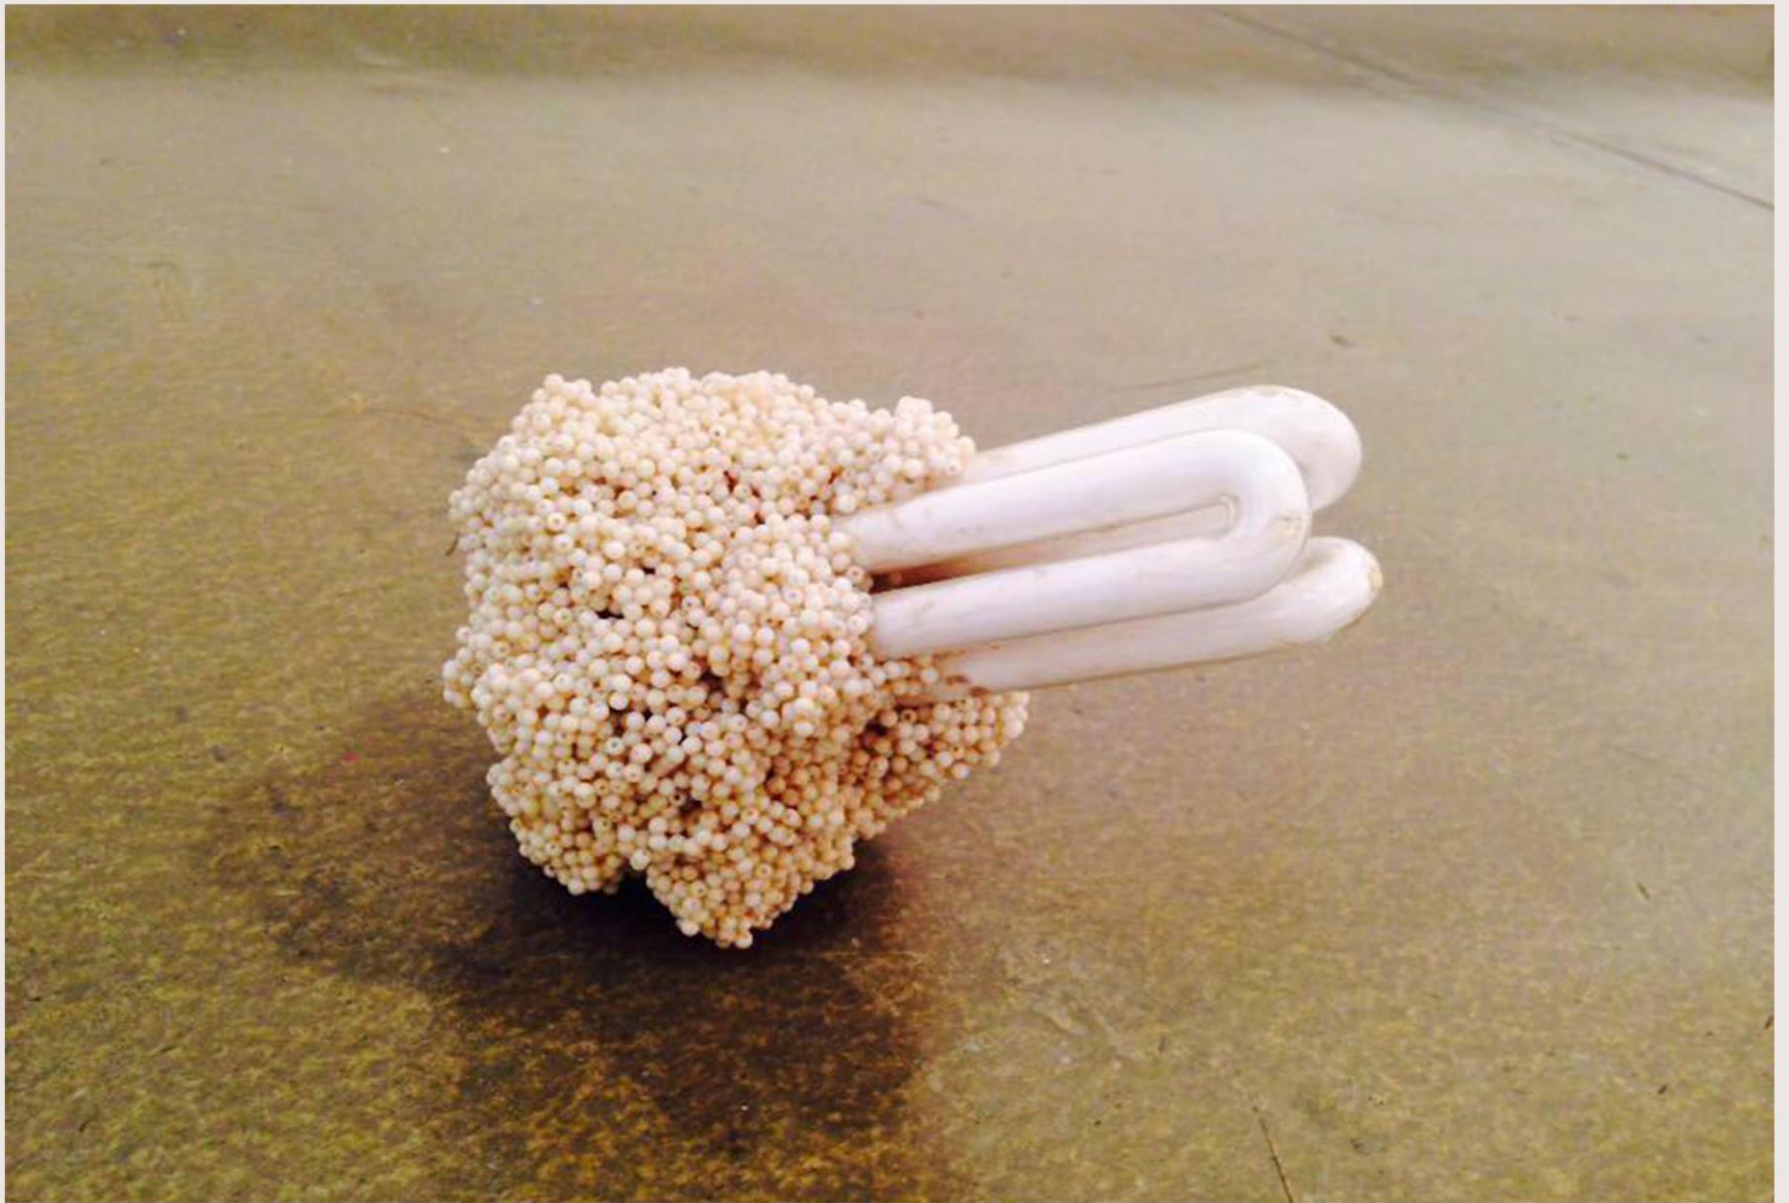

**LAKEEREN**  
The Contemporary Art Gallery

Prajakta Potnis  
*From the Porous Wall Series, 2008*  
Mix media  
INR: 20,000/- USD: 315

Prajakta Potnis, *From the Porous Wall Series*, 2008  
Mix media  
INR: 20,000/- USD: 315