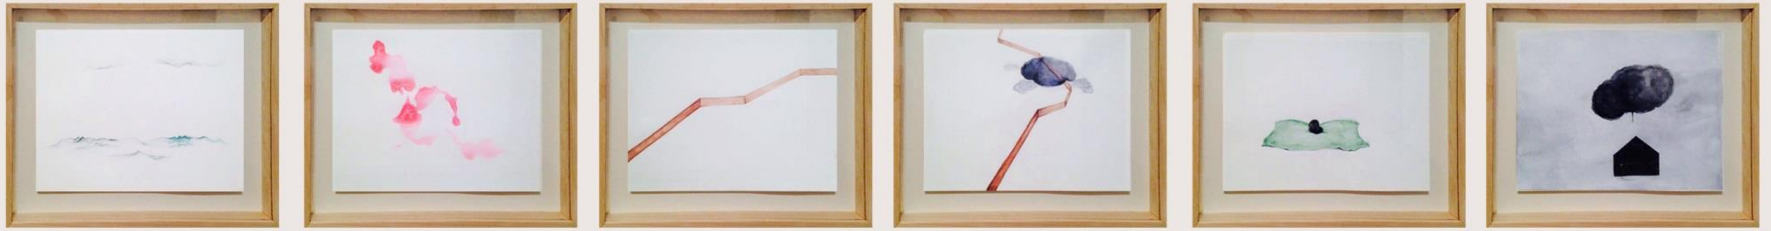

LAKEEREN  
The Contemporary Art Gallery

Chitra Ganesh, *Untitled*, 2016  
18.5" x 20.7" Digital print  
Edition: 1/10  
INR: 36,000/- USD: 516

LAKEEREN  
The Contemporary Art Gallery

Prajakta Potnis, *Pages from the Berlin Diary*, 2014  
9.5 x 6.5  
Watercolour on paper